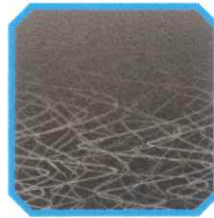

ELEMENT

52" Resin Above Ground Pool

Enjoy the essence of summer with the Element. With its warm colors and rich textures, the Element is an elegant and relaxing addition to your backyard. Let the Element help you indulge in the sunny weather and fresh air, and pamper you this summer as you soak up the sun in your backyard oasis getaway.

AVAILABLE SIZES:

ROUND: 15' • 18' • 21' • 24' • 27' • 30'

OVAL: 12' x 24' • 15' x 30' • 18' x 33'

ENDLESS SUMMER
ABOVE GROUND POOLS

ELEMENT

STRUCTURE

- Robust injection-molded resin structure 5" curved Synflex® resin top ledges and 5" resin uprights.
- Easy to assemble.

WALL FEATURES

- Steel wall is finished with Duratex 2000® anti-corrosion paint.
- Internal wall is protected against humidity and chemicals.

COMPONENTS

- Resin bottom plates and tracks
- Precision-adjusted components
- Resin Stabilizers