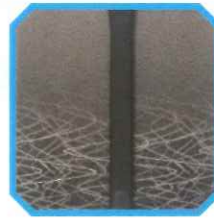

ELEMENT

52" Resin Above Ground Pool

Enjoy the essence of summer with the Element. With its warm colors and rich textures, the Element is an elegant and relaxing addition to your backyard. Let the Element help you indulge in the sunny weather and fresh air, and pamper you this summer as you soak up the sun in your backyard oasis getaway.

AVAILABLE SIZES:

ROUND: 15' • 18' • 21' • 24' • 27' • 30'

OVAL: 12' x 24' • 15' x 30' • 18' x 33'

ENDLESS SUMMER
ABOVE GROUND POOLS

ELEMENT

STRUCTURE

- Robust injection-molded resin structure 5" curved Synflex® resin top ledges and 5" resin uprights.
- Easy to assemble.

WALL FEATURES

- Steel wall is finished with Duratex 2000® anti-corrosion paint.
- Internal wall is protected against humidity and chemicals.

COMPONENTS

- Resin bottom plates and tracks
- Precision-adjusted components
- Resin Stabilizers