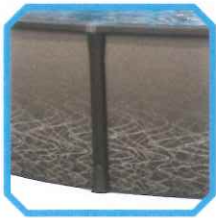

ELEMENT

52" Resin Above Ground Pool

Enjoy the essence of summer with the Element. With its warm colors and rich textures, the Element is an elegant and relaxing addition to your backyard. Let the Element help you indulge in the sunny weather and fresh air, and pamper you this summer as you soak up the sun in your backyard oasis getaway.

AVAILABLE SIZES:

ROUND: 15' • 18' • 21' • 24' • 27' • 30'

OVAL: 12' x 24' • 15' x 30' • 18' x 33'

ENDLESS SUMMER
ABOVE GROUND POOLS

ELEMENT

STRUCTURE

- Robust injection-molded resin structure 5" curved Synflex® resin top ledges and 5" resin uprights.
- Easy to assemble.

WALL FEATURES

- Steel wall is finished with Duratex 2000® anti-corrosion paint.
- Internal wall is protected against humidity and chemicals.

COMPONENTS

- Resin bottom plates and tracks
- Precision-adjusted components
- Resin Stabilizers